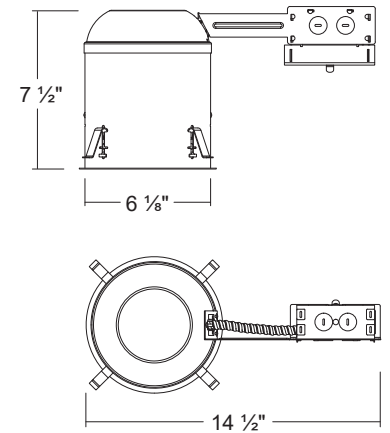

LED600ICRA / LED600ICRA-01V

6" IC Air-Tight LED Dedicated Remodel Housing

Dimensions

SPECIFICATION

Junction Box

- Listed for through branch circuit wiring
- Contains one 1-1/8", six 7/8" knockouts and four Romex pryouts with strain relief

Ceiling Thickness

- Housing adjusts from 5/8" - 1 3/8" to accommodate various ceiling thickness

Remodel Clips

- Four remodel clips secure housing and accommodates 1/2" and 5/8" ceiling materials

Listings

- cULus Listed for Damp Location
- cULus Listed for Feed Through
- Certified under ASTM-E283 for Air tight construction